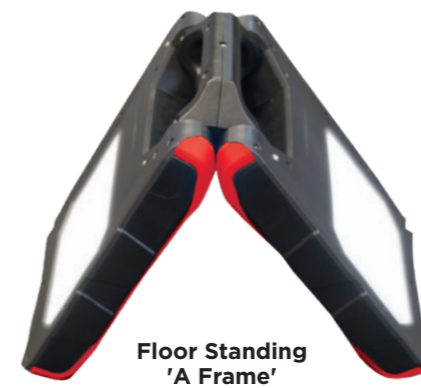

Floor Standing 'A Frame'

Optional accessories: